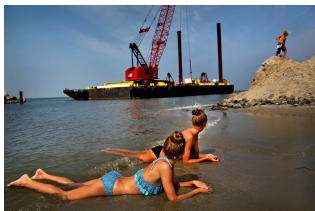

MOXIE'S
DAUGHTER

BETWEEN THE DEVIL AND THE DEEP BLUE SEA

By Preston Gannaway

SNOW STORM

2010

SUNDAY TIMES

2013

UNTITLED (TENT FAMILY)

2013

TWINS

2013

WATERMELONS

2013

*Prices subject to increase as edition sells out.
Please contact for price confirmation.
Not inclusive of shipping or tax.